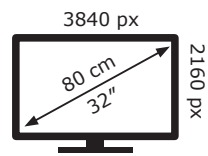

LG Electronics

32UN650P

**33** kWh/1000h

ABCDEF**G**  
**HDR**  
57 kWh/1000h

2019/2013