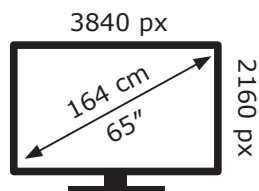

ENERGY

LG Electronics

65US662H0ZC

135 kWh/1000h

ABCDEF**G**

149 kWh/1000h

2019/2013