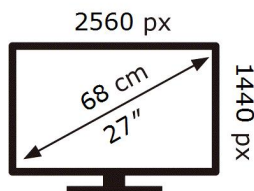

ENERG

SAMSUNG

C27G75TQSR

32 kWh/1000h

ABCDEF **G**

HDR

66 kWh/1000h

2019/2013