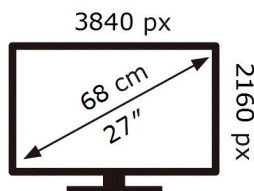

S27A800UNU

30 kWh/1000h

ABCDEF **G**

HDR

37 kWh/1000h

2019/2013