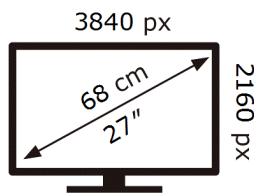

SAMSUNG

S27A800UNU

30 kWh/1000h

ABCDEF **G**

37 kWh/1000h

2019/2013