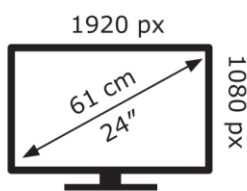

Energy Label for Customers in **England, Scotland and**

Wales

acer

K242HYL

22 kWh/1000h

2019/2013

Energy Label for Customers in **Republic of Ireland and**

Northern Ireland