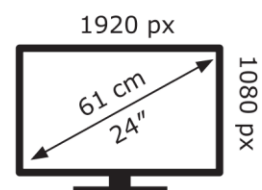

Energy Label for Customers in **England, Scotland and**

Wales

acer

K242HYL

22 kWh/1000h

2019/2013

Energy Label for Customers in **Republic of Ireland and**

Northern Ireland

acer

K242HYL

22 kWh/1000h

2019/2013