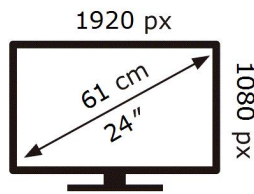

SAMSUNG

S24A400UJU

15 kWh/1000h

2019/2013

ENERG 

SAMSUNG

S24A400UJU

15 kWh/1000h