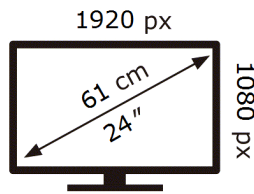

SAMSUNG

S24A400UJU

15 kWh/1000h

2019/2013

ENERG 

SAMSUNG

S24A400UJU

15 kWh/1000h