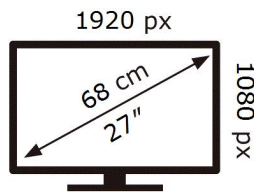

SAMSUNG

S27A400JU

17 kWh/1000h

2019/2013

ENERG 

SAMSUNG

S27A400UJU

17 kWh/1000h