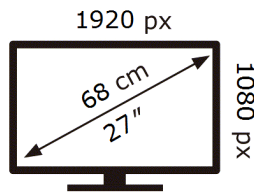

SAMSUNG

S27A400JU

17 kWh/1000h

2019/2013

ENERG 

SAMSUNG

S27A400UJU

17 kWh/1000h