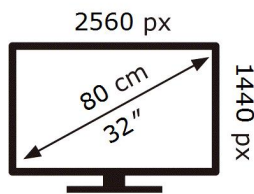

S32AG550EU

39 kWh/1000h

ABCDEF **G**

HDR

66 kWh/1000h

2019/2013